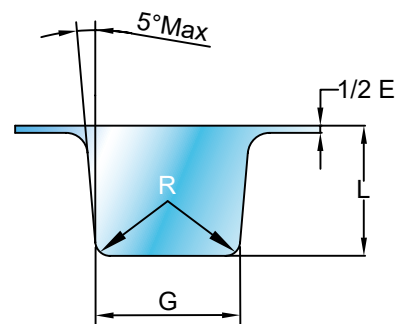

Washer Design Reference

Washer Design Reference

Design- For Industrial Washer Static Seal Glands

Washer Size AS568	W Cross-Section	H Thickness	L Gland Depth	1/2E Groove Gap	G Gland Width	R Groove Radius
	Actual	Actual				
005 through 050	.066 $\pm .004$.066 $\pm .004$.053 to .057	0.004	.094 to .104	.015
105 through 178	.099 $\pm .004$.099 $\pm .004$.086 to .091	0.005	.141 to .151	.015
201 through 284	.134 $\pm .004$.134 $\pm .004$.118 to .124	0.006	.188 to .198	.025
309 through 395	.203 $\pm .005$.203 $\pm .005$.182 to .189	0.007	.281 to .291	.030
425 through 475	.265 $\pm .005$.265 $\pm .005$.233 to .243	0.010	.301 to .311	.030