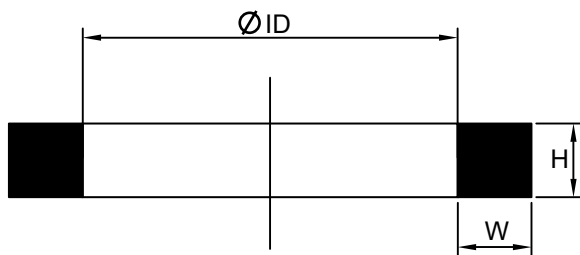

Washer Design Reference

Washer Design Reference

Design- For Industrial Washer Static Seal Glands

Washer Size AS568	W Cross-Section	H Thickness	L Gland Depth	1/2E Groove Gap	G Gland Width	R Groove Radius
	Actual	Actual				
005 through 050	.066 $\pm .004$.066 $\pm .004$.053 to .057	0.004	.094 to .104	.015
105 through 178	.099 $\pm .004$.099 $\pm .004$.086 to .091	0.005	.141 to .151	.015
201 through 284	.134 $\pm .004$.134 $\pm .004$.118 to .124	0.006	.188 to .198	.025
309 through 395	.203 $\pm .005$.203 $\pm .005$.182 to .189	0.007	.281 to .291	.030
425 through 475	.265 $\pm .005$.265 $\pm .005$.233 to .243	0.010	.301 to .311	.030

Washer Standard Size

Washer Standard Size

Washer Size	MEASUREMENTS IN MILLIMETERS						MEASUREMENTS IN INCHES					
	ID	±	W	±	H	±	ID	±	W	±	H	±
W0450	266.07	1.52					10.475	0.060				
W0451	278.77	1.52					10.975	0.060				
W0452	291.47	1.52					11.475	0.060				
W0453	304.17	1.52					11.975	0.060				
W0454	316.87	1.52					12.475	0.060				
W0455	329.57	1.52					12.975	0.060				
W0456	342.27	1.78					13.475	0.070				
W0457	354.97	1.78					13.975	0.070				
W0458	367.67	1.78					14.475	0.070				
W0459	380.37	1.78					14.975	0.070				
W0460	393.07	1.78					15.475	0.070				
W0461	405.26	1.91					15.955	0.075				
W0462	417.96	1.91	6.73	0.15	6.73	0.15	16.455	0.075	0.265	0.006	0.265	0.006
W0463	430.66	2.03					16.955	0.080				
W0464	443.36	2.16					17.455	0.085				
W0465	456.06	2.16					17.955	0.085				
W0466	468.76	2.16					18.455	0.085				
W0467	481.46	2.29					18.955	0.090				
W0468	494.16	2.29					19.455	0.090				
W0469	506.86	2.41					19.955	0.095				
W0470	532.26	2.41					20.955	0.095				
W0471	557.66	2.54					21.955	0.100				
W0472	582.68	2.67					22.940	0.105				
W0473	608.08	2.79					23.940	0.110				
W0474	633.48	2.92					24.940	0.115				
W0475	658.88	3.05					25.940	0.120				
Washer	ID	±	W	±	H	±	ID	±	W	±	H	±